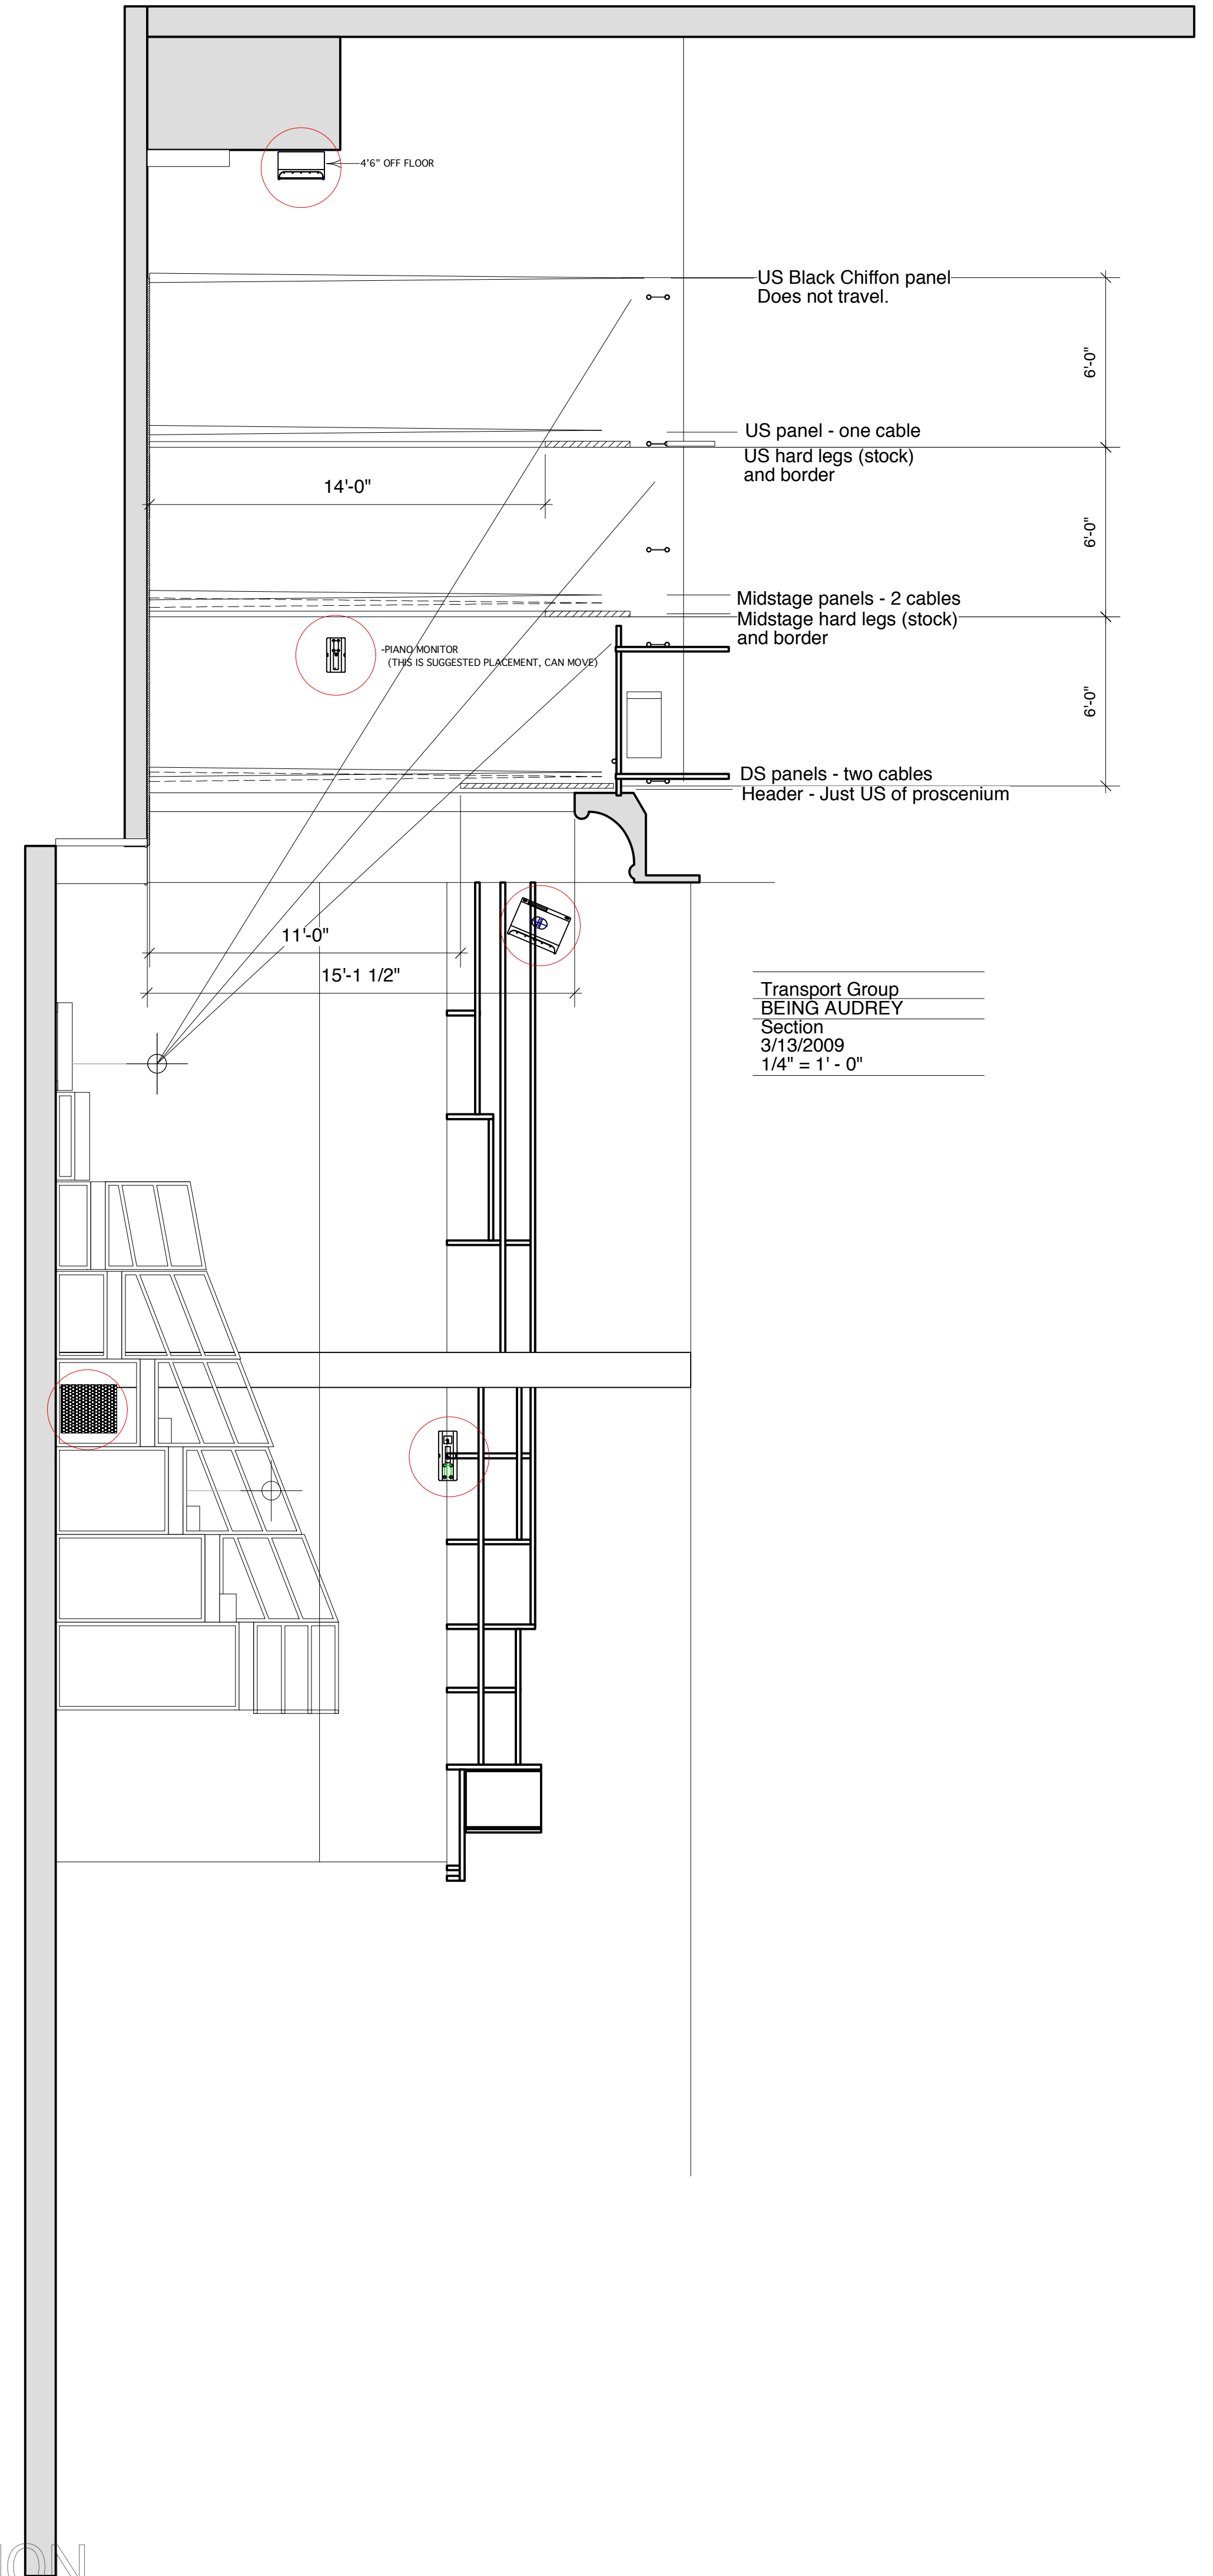

US Black Chiffon panel  
Does not travel.

US panel - one cable  
US hard legs (stock)  
and border

Midstage panels - 2 cables  
Midstage hard legs (stock)  
and border

DS panels - two cables  
Header

DS, Mid, and US white chiffon  
panels travel on aircraft cable  
and shower curtain rings.  
Shower rings to be provided by  
designer.

Transport Group  
BEING AUDREY  
Plan  
3/13/2009  
1/4" = 1' - 0"

US Black Chiffon panel  
Does not travel.

US panel - one cable  
US hard legs (stock)  
and border

Midstage panels - 2 cables  
Midstage hard legs (stock)  
and border

- EAW JFX200
- EAW JF100
- EAW JF80
- EAW JF60z
- EV Force IE Sub
- 8 CHANNEL SNAKE
- CROWN PCC-160
- IDENTIFIES SOUND COMPONENTS

MODIFIED 3/1/09